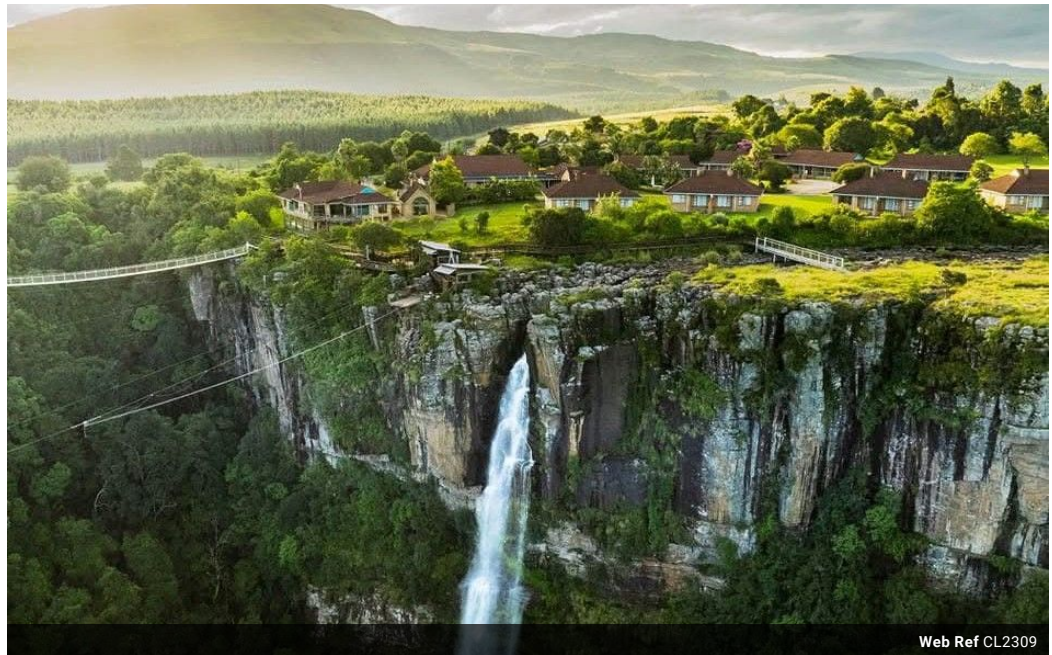

Web Ref CL2309

**R26,000,000**

Monthly Rates R15,000 Excl. VAT

 0  0

Spectacular Lodge for sale situated in an exceptional location.

Nestled in a prime location, the lodge boasts breathtaking views of the Mpumalanga Mountains, making it the perfect retreat for guests to immerse themselves in the stunning natural landscape. Visitors can take advantage of the expansive grounds and refreshing swimming pool, as well as explore the enchanting forest trails, embark on invigorating berg hikes, or enjoy a picturesque drive along the renowned Panorama Route.

The lodge features:

- Two fenced properties with stunning views and beautifully landscaped gardens
- 10 two-bedroom chalets
- 22 hotel rooms
- 4 cozy backpacker rooms
- A restaurant and conference hall
- A charming chapel
- A reception building and laundry facilities
- Staff quarters and public restrooms
- A lapa and swimming pool
- 8 luxurious one-bedroom chalets
- 2 manager's houses with garages

### Sizes

Land Size 3Ha