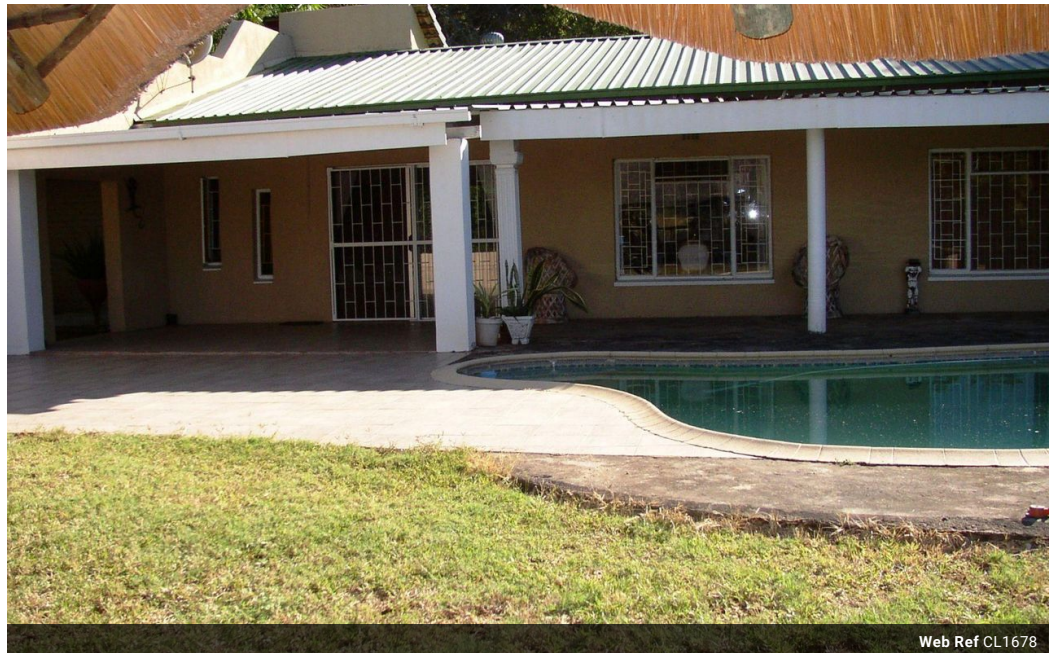

Web Ref CL1678

R3,850,000

 0  0

26 Ha FARM FOR SALE - KARINO

A 26Ha farm only 17km from Nelspruit, offers a well maintained 3 Bedroom house with a pool, double garage and 2 bedroom flat. Water is supplied by a good borehole. The property does have water rights from the river, and a lot of water can be used and stored during the rainy seasons, however, the river is not perennial.

The farm is currently operating as a goatmilk/cheese enterprise and as such offers a number of camps and covered pens for either goats, sheep or chickens. The goats, equipment and accessories are excluded from this sale price but an interested buyer can negotiate to have some or all included.