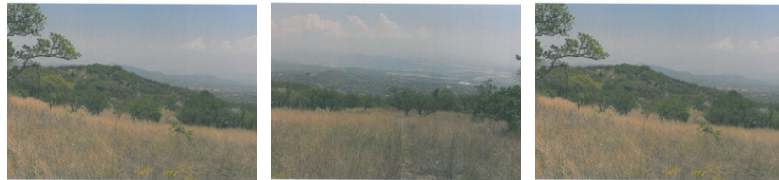

Web Ref CL267

R10,000,000

0 0

VACANT LAND IN TOWN

Probably the most exquisite views to be experienced ever in Nelspruit providing you with panoramic views over a portion of the CBD and surrounding residential areas.

Features

Zoning Agricultural

Sizes

Land Size 27Ha