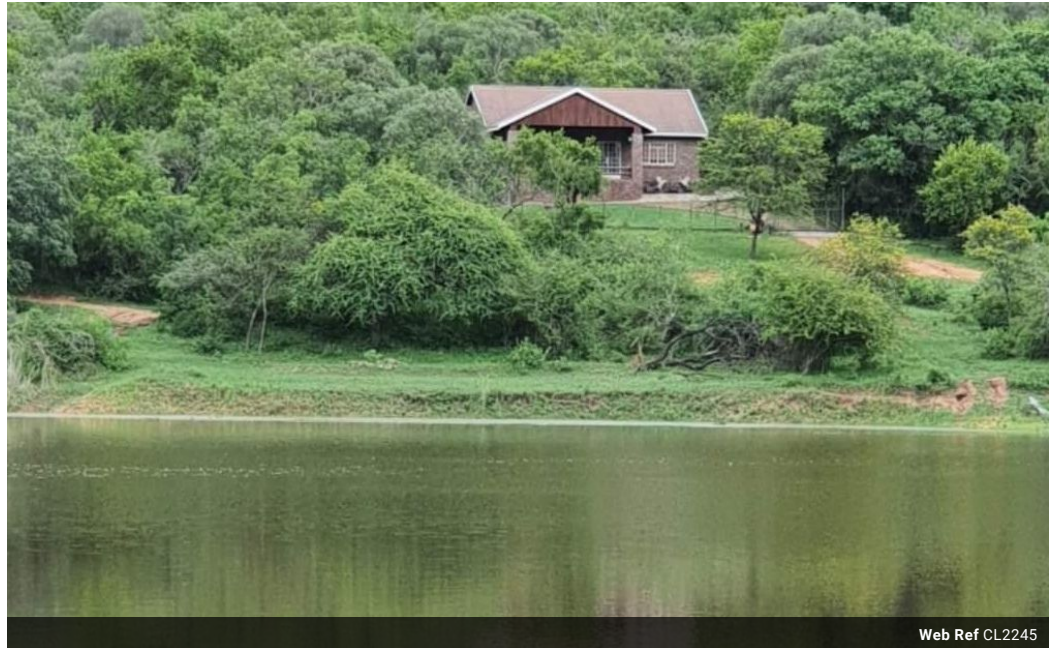

Louis Braack
Candidate Property Practitioner
Registered with PPRA (FFC 124 782 8)
0783937036
louis@kellaprince.co.za

Contact Head Office

013 7544400

The Crossing Shopping Centre, Shop 78, Off R40, Nelspruit, Mpumalanga 1200

R19,550,000

0 0

Exceptional Game Farm in the Lowveld

Exceptional Game Farm in the Lowveld – 1500ha of Endless Possibilities!
Discover an unparalleled opportunity to own a stunning 1500-hectare game farm nestled in the picturesque Lowveld. This remarkable property offers a blend of luxury, adventure, and sustainable living, making it perfect for both personal retreat and commercial ventures.

Key Features:

Accommodations: Four beautifully appointed houses, including a dedicated guest house, provide ample space for family and visitors.

Facilities: Enjoy a large nursery, two spacious sheds (one for wood production and the other for hunting), and state-of-the-art slaughtering facilities equipped for the hunting season, including a walk-in fridge.

Water Supply: Benefit from a reliable borehole that supplied water throughout the drought of the 80s, alongside a creek and several

Features

Zoning Agricultural

Interior

Air Conditioning Yes
Power 3 Phase Yes

Exterior

Security Yes

Sizes

Floor Size 1,000m²
Land Size 1,300Ha

Extras

24 Hour Access Accommodation Air Conditioner Backup Water Boomed Area Dam View Guard
Fireplace Game Farm Nature Reserve Lifestyle