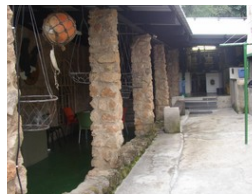

Web Ref CL41

R3,060,000

6Ha Farm For Sale in Nelspruit Rural

Only 6.4 ha less than 10 Km from Nelspruit with 2 houses and a 1x bedroom cottage, workshop, garage and carports. Situated

Features

Zoning Agricultural

Sizes

Floor Size 60,000m²

Land Size 6Ha

Extras

3 Bed, 2 bathr, 1 garage, 1 workshop 2 bed, 1 bath, carport 1 bed, 1 bath