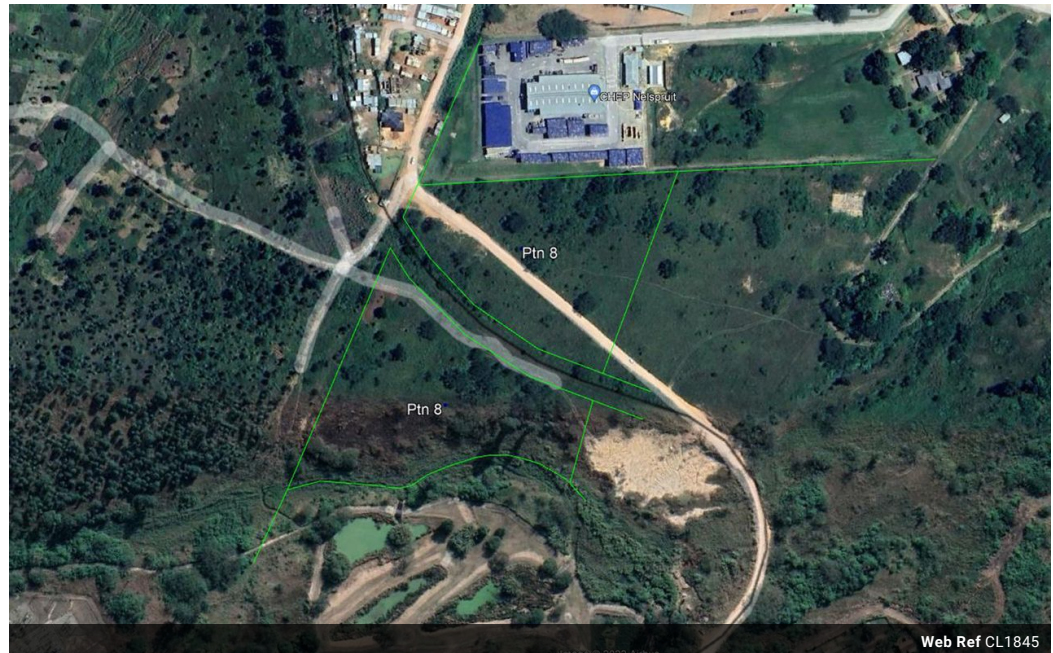

Web Ref CL1845

R2,236,500

4Ha VACANT LAND FOR SALE - EXCL VAT

This highly visible and easily accessible 4.2ha agricultural land is for sale at Rocky Drift. The Area consists of two portions with a registered railway servitude that divides the area in two. With a rezoning application, this land could work for a residential/