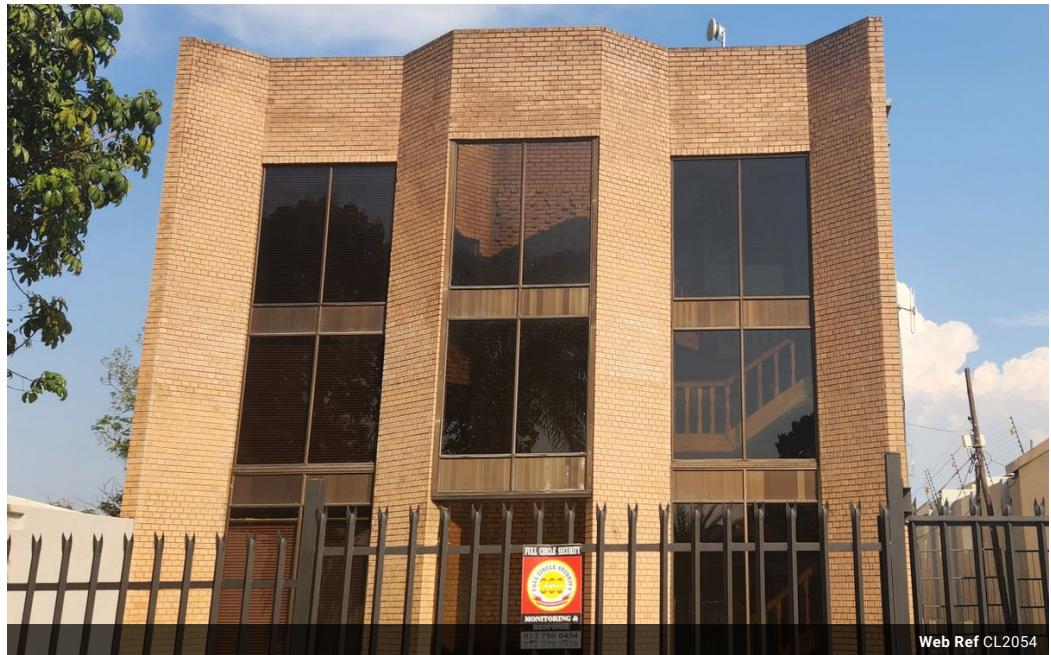

Web Ref CL2054

R6,500,000

 0  4

HIGH VISIBILITY OFFICES FOR SALE

KellaprinCE Properties Nelspruit has this 900m² office commercial property in White River, which presents an excellent opportunity for businesses looking for a spacious and well-equipped office space. Located in a prime area, this property offers easy access to major roads and is surrounded by a thriving commercial hub.

The Office Block consists of three separate floors.

The ground floor consists of 8 offices, a storeroom, a kitchen, and ablutions.

The first floor consists of 9 offices, a kitchen, and ablutions.

The second floor consists of 9 offices, a storeroom, and ablutions.

The Office Block is located on the main street of White River.

Features

Zoning Commercial

Exterior
 Open Parking Bays 4

Sizes
 Floor Size 900m²