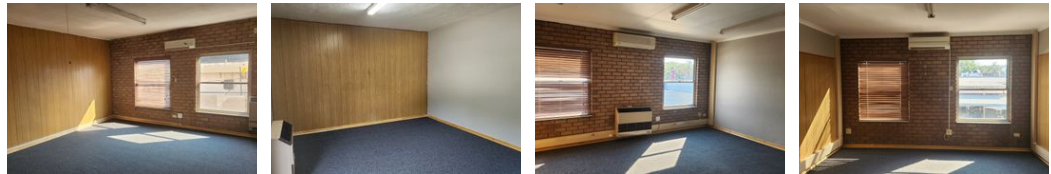

Web Ref CL2054

R6,500,000

 0  4

HIGH VISIBILITY OFFICES FOR SALE

KellaprinCE Properties Nelspruit has this 900m² office commercial property in White River, which presents an excellent opportunity for businesses looking for a spacious and well-equipped office space. Located in a prime area, this property offers easy access to major roads and is surrounded by a thriving commercial hub.

The Office Block consists of three separate floors.

The ground floor consists of 8 offices, a storeroom, a kitchen, and ablutions.

The first floor consists of 9 offices, a kitchen, and ablutions.

The second floor consists of 9 offices, a storeroom, and ablutions.

The Office Block is located on the main street of White River.

Features

Zoning Commercial

Exterior
 Open Parking Bays 4

Sizes
 Floor Size 900m²