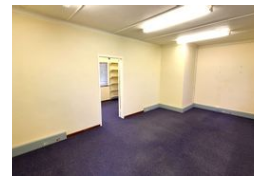

Dario Marote
0723850970
dario@kellaprinCE.co.za

Morne Flewin
Non-Principal Property Practitioner
Registered with PPRA (FFC 023 415 1)
0825765210

morne@kellaprinCE.co.za

Contact Head Office

013 7544400

The Crossing Shopping Centre, Shop 78, Off R40, Nelspruit, Mpumalanga 1200

Web Ref CL2280

R27,000 pm

Gross Monthly Rental R27,000 Excl. VAT

6 0

NEAT STAND-ALONE OFFICE NEAR NELSPRUIT AIRPORT

This well-maintained stand-alone office space is nestled in a serene natural environment with beautifully landscaped gardens, conveniently located near Nelspruit Airport.

The premises offer a versatile layout, combining open-plan and private office spaces connected by a shared covered passage, catering to various office configurations with both practicality and affordability in mind.

Features include:

- 5 private offices
- 2 open-plan office areas
- A boardroom
- A filing room
- A kitchenette
- 2 restrooms and a shower, ideal for businesses requiring flexibility

Escape the busy city life and enjoy a tranquil, nature-inspired workspace with the convenience of airport proximity for those occasional jet-setting needs.

Don't miss out on this unique opportunity!

Features

Zoning Commercial

Exterior

Security Yes
Covered Parking Bays 6

Sizes

Floor Size 230m²