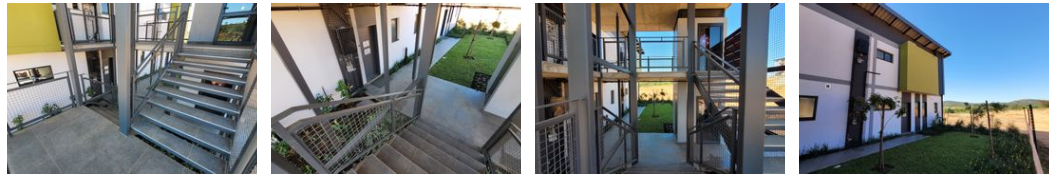

Web Ref ND235