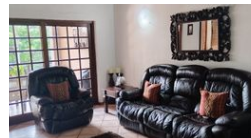

Louis Braack

Candidate Property Practitioner
Registered with PPRA (FFC 124 782 8)
0783937036
louis@kellaprinCE.co.za

Contact Head Office

013 7544400

The Crossing Shopping Centre, Shop 78, Off R40, Nelspruit, Mpumalanga 1200

Web Ref RL6631

R2,900,000

5 Bedrooms, 4 Bathrooms, 2 Garages

Monthly Bond Repayment R29,933.46
Calculated over 20 years at 11% with no deposit.

Transfer Costs R152,055.00   **Bond Costs** R42,185.00
These calculations are only a guide. Please ask your conveyancer for exact calculations.

Monthly Rates R1,458.3

Family Friendly home

Stunning Family Home in Sonheuwel, Nelspruit – A Must-See!

Looking for the perfect family home that ticks all the boxes? This beautifully designed property in Sonheuwel, one of Nelspruit most sought-after neighborhoods offers everything you need for comfort, safety, and easy living.

Features at a Glance:

- Spacious 5 Bedrooms with ample space for the whole family
- 2 Cozy Sitting Rooms to relax or entertain
- 4 Modern Bathrooms, 3 of which are en-suite, ensuring privacy and convenience
- Separate Flatlet with its own entrance, bathroom, kitchen, and even a door for easy access to the main house – perfect for guests or extended family
- Domestic Accommodation with bathroom
- Study - to work from home
- Large 1739m² Erf for kids to play, and plenty of space for pets to roam
- Huge Swimming Pool with a lovely deck and braai area – ideal for...

Features

Pets Allowed		Yes			
Interior		Exterior		Sizes	
Bedrooms	5	Garages	2	Floor Size	390m²
Bathrooms	4	Carports / Parkings	1	Land Size	1,739m²
Kitchens	2	Security	Yes		
Recep. Rooms	3	Dom. Accom.	1		
Studies	1	Pool	Yes		
Furnished	No	Views	True		

Extras